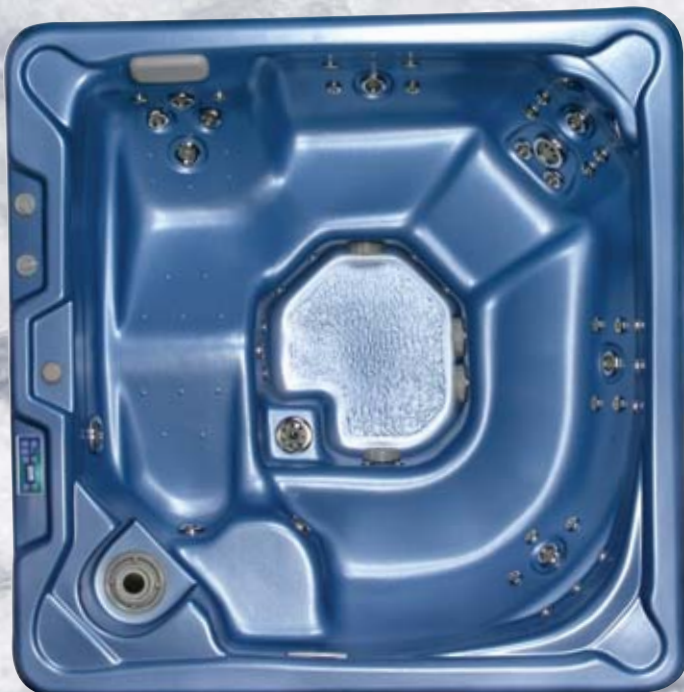

PowerWave

The PowerWave 740 7-person hot tub features a shell made from our premium Blue Mineralite acrylic and features a full-size built-in lounge. Its 51 jets are accented in stainless steel and powered by, 9.0 HP system. In addition to the multi-color mood light, the PowerWave 740 also has a factory installed ozonators to help reduce the amount of chemicals needed to keep your hot tub in perfect condition making owning a spa even easier.

MSRP \$6799

- 7 Person Spa
- Built-In Lounge
- Premium Blue Mineralite Shell
- Redwood Maintenance-Free Cabinet
- 51 jets with stainless steel accents
- Tri-Pump System
 - 4.0 HP 2-Speed pump
 - 4.0 HP 1-Speed pump
 - 1.0 HP Blower
- 4.0 kW heater
- 84" x 84" x 36" h; 640 lbs.
- 50 sq. ft filter
- Multi-Color LED Light
- Factory-Installed Ozonator
- 350 Gallon Capacity; approx. 3300 lbs filled
- 220V, 50 amp electrical service required
- Arctic Blanket Wrap Insulation
- Hard Cover with Child Locks included